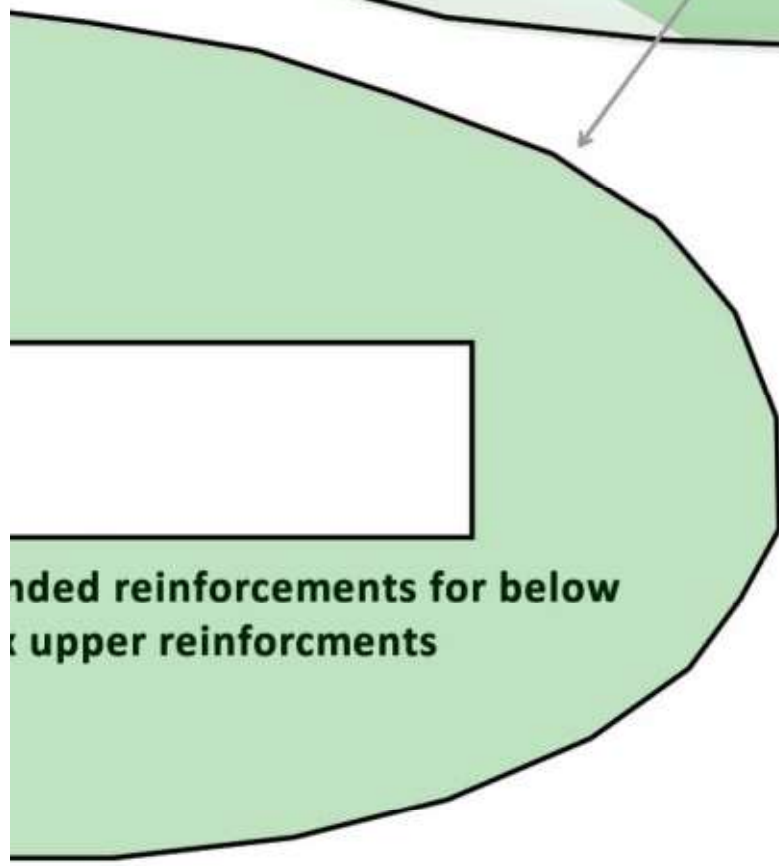

**Motor holder
plywood**

CG: Safe

Crazy Pets

position

Material: 6mm Foam (Depron)

erobatic flying

KNUT THE TURTLE

RC model airplane plan

by RCFlug.ch, Peter Schütz, CH-Bern.

2019, Nov. 20, Update: 2019, Dec. 26

© all rights reserved

Free of charge plans,

for non-commercial use only.

**2x recommen
+ optional 2x**

Material: 6mm Foam (

nded reinforcements for below
upper reinforcments