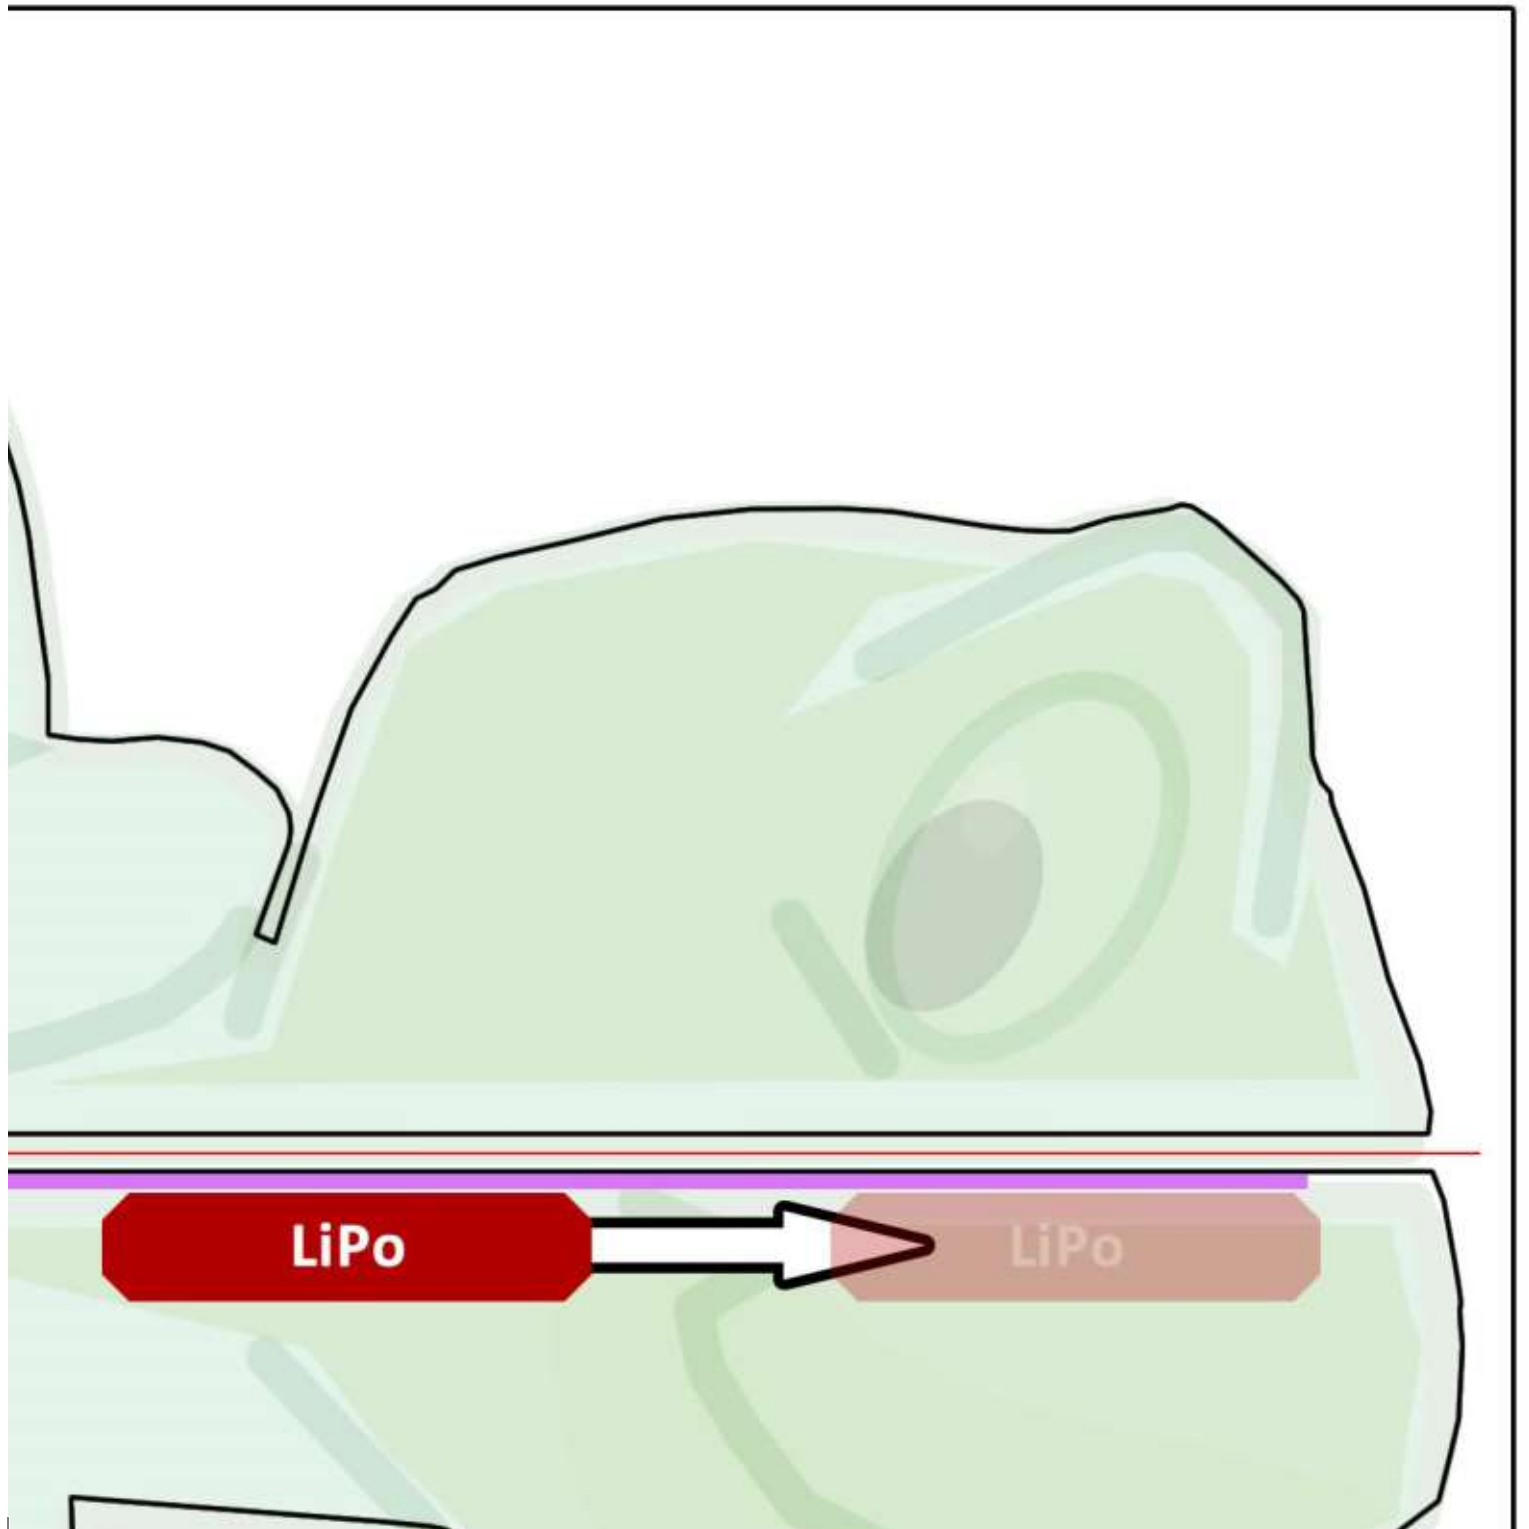

**Motor holder
plywood**

CG: Safe

Crazy Pets

position

Material: 6mm Foam (Depron)

erobatic flying

KNUT THE TURTLE

RC model airplane plan

by RCFlug.ch, Peter Schütz, CH-Bern.

2019, Nov. 20, Update: 2019, Dec. 26

© all rights reserved

Free of charge plans,

for non-commercial use only.

**2x recommen
+ optional 2x**

Material: 6mm Foam (

nded reinforcements for below
upper reinforcments

**Crazy
Pet**

Depron)

KNUT THE TURTLE

RC model airplane plan

by RCFlug.ch, Peter Schütz, CH-Bern.

2019, Nov. 20, Update: 2019, Dec. 26

© all rights reserved

Free of charge plans,