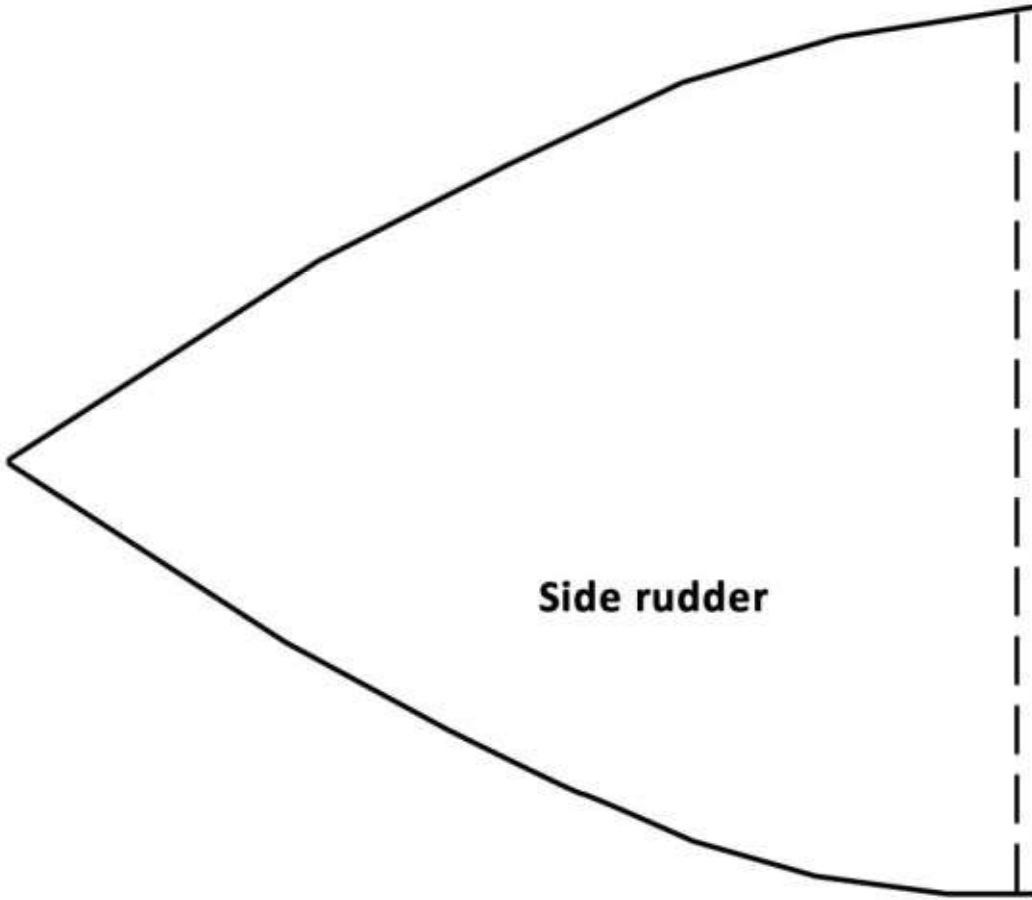

**Motor holder
plywood**

CG: Safe

Crazy Pets

position

Material: 6mm Foam (Depron)

erobatic flying

KNUT THE TURTLE

RC model airplane plan

by RCFlug.ch, Peter Schütz, CH-Bern.

2019, Nov. 20, Update: 2019, Dec. 26

© all rights reserved

Free of charge plans,

for non-commercial use only.

**2x recommen
+ optional 2x**

Material: 6mm Foam (

nded reinforcements for below
upper reinforcments