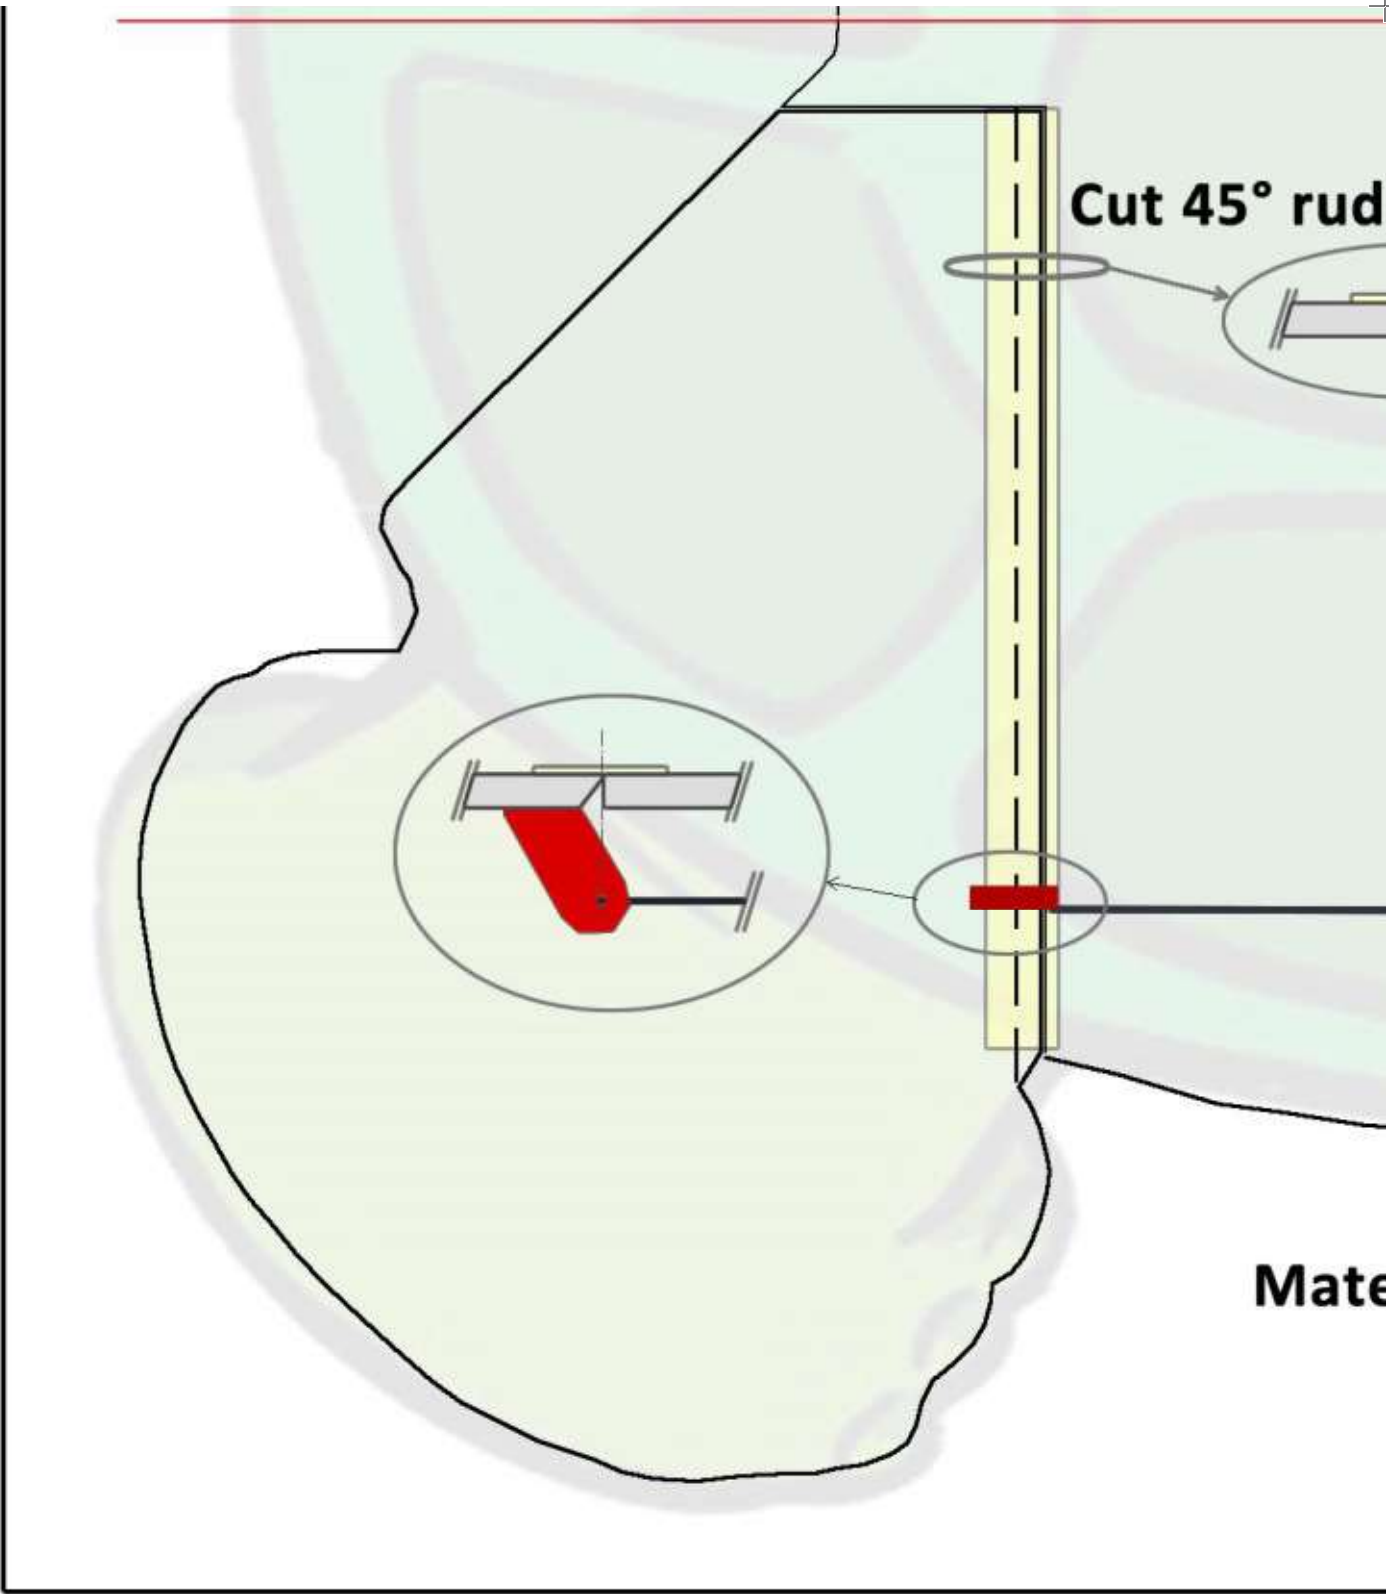

**Motor holder
plywood**

CG: Safe

Crazy Pets

position

Material: 6mm Foam (Depron)

erobatic flying

KNUT THE TURTLE

RC model airplane plan

by RCFlug.ch, Peter Schütz, CH-Bern.

2019, Nov. 20, Update: 2019, Dec. 26

© all rights reserved

Free of charge plans,

for non-commercial use only.

**2x recommen
+ optional 2x**

Material: 6mm Foam (

nded reinforcements for below
upper reinforcments

**Crazy
Pet**

Depron)

KNUT THE TURTLE

RC model airplane plan

by RCFlug.ch, Peter Schütz, CH-Bern.

2019, Nov. 20, Update: 2019, Dec. 26

© all rights reserved

Free of charge plans,