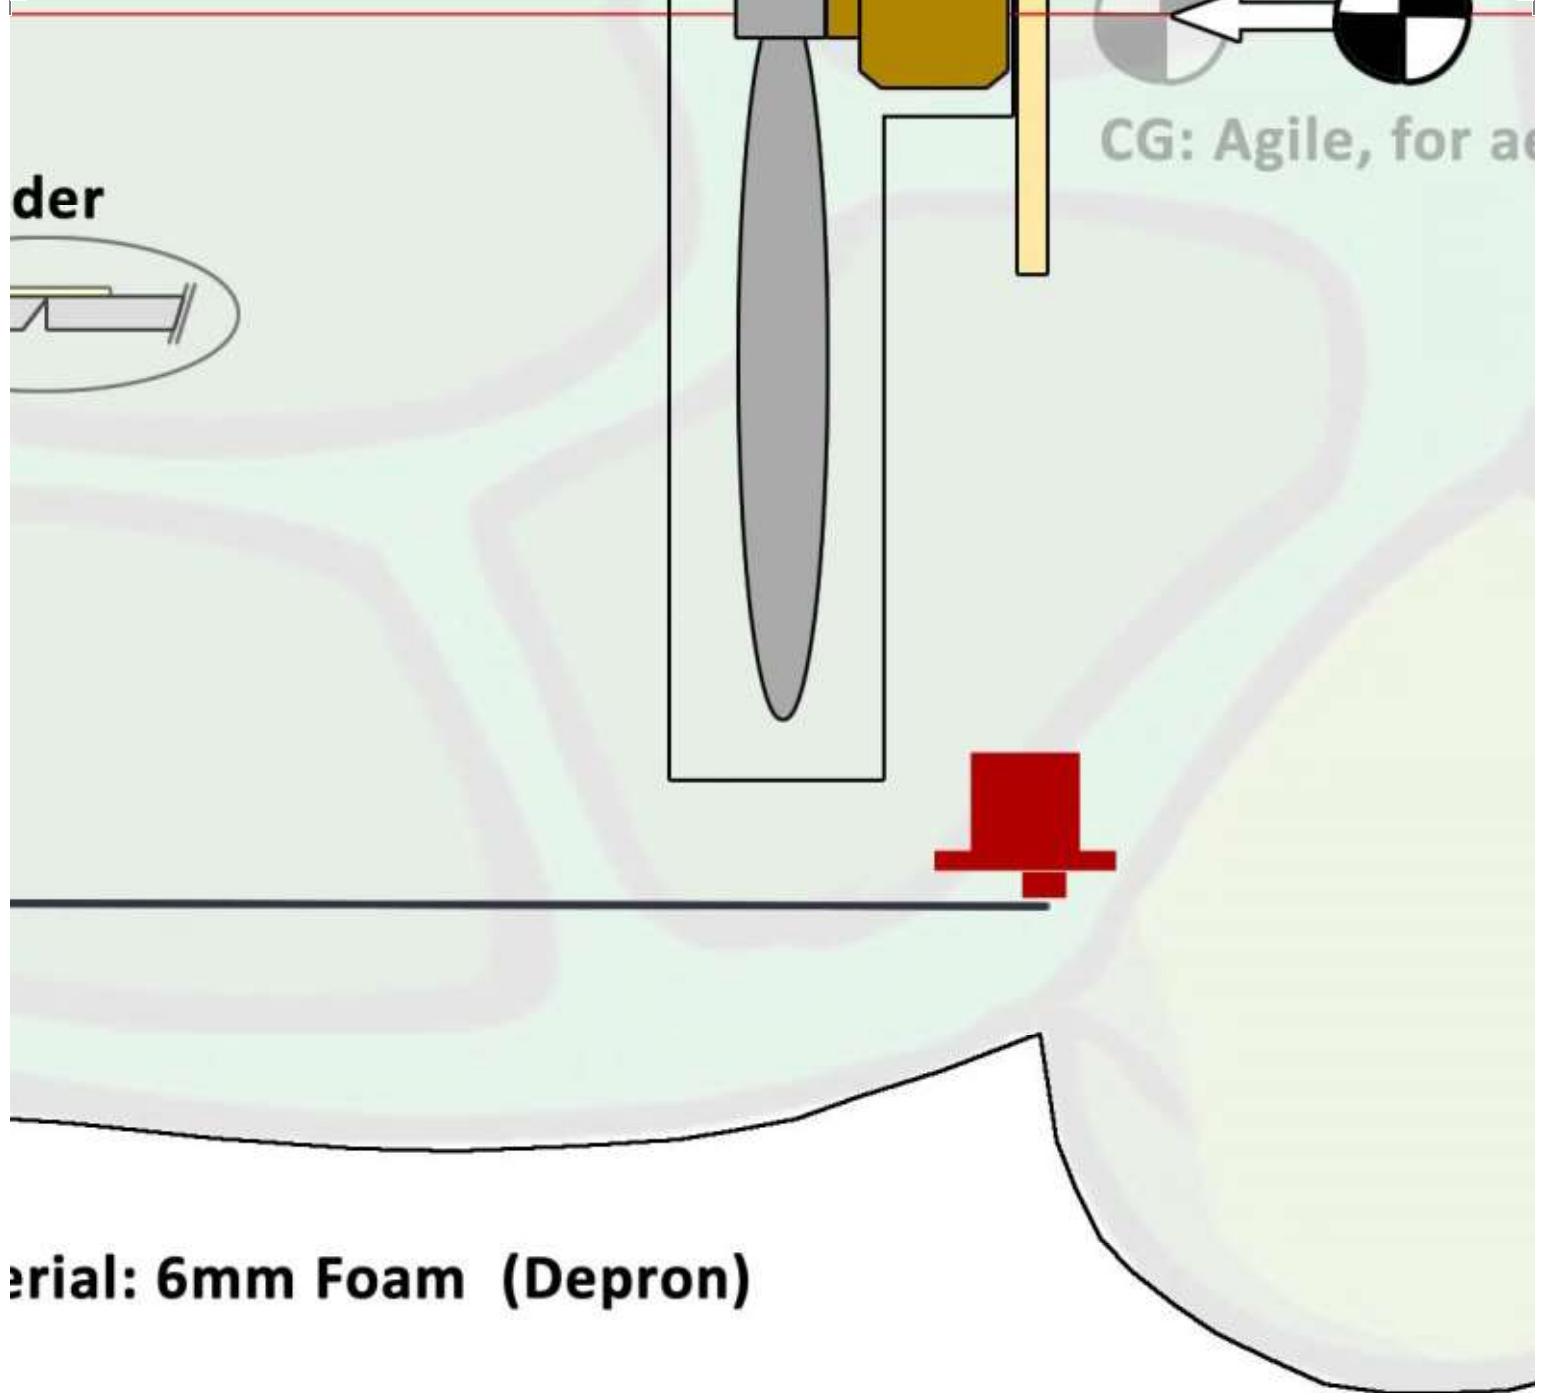

**Motor holder
plywood**

CG: Safe

Crazy Pets

position

Material: 6mm Foam (Depron)

erobatic flying

KNUT THE TURTLE

RC model airplane plan

**Crazy
Pet**

Depron)

KNUT THE TURTLE

RC model airplane plan

by RCFlug.ch, Peter Schütz, CH-Bern.

2019, Nov. 20, Update: 2019, Dec. 26

© all rights reserved

Free of charge plans,