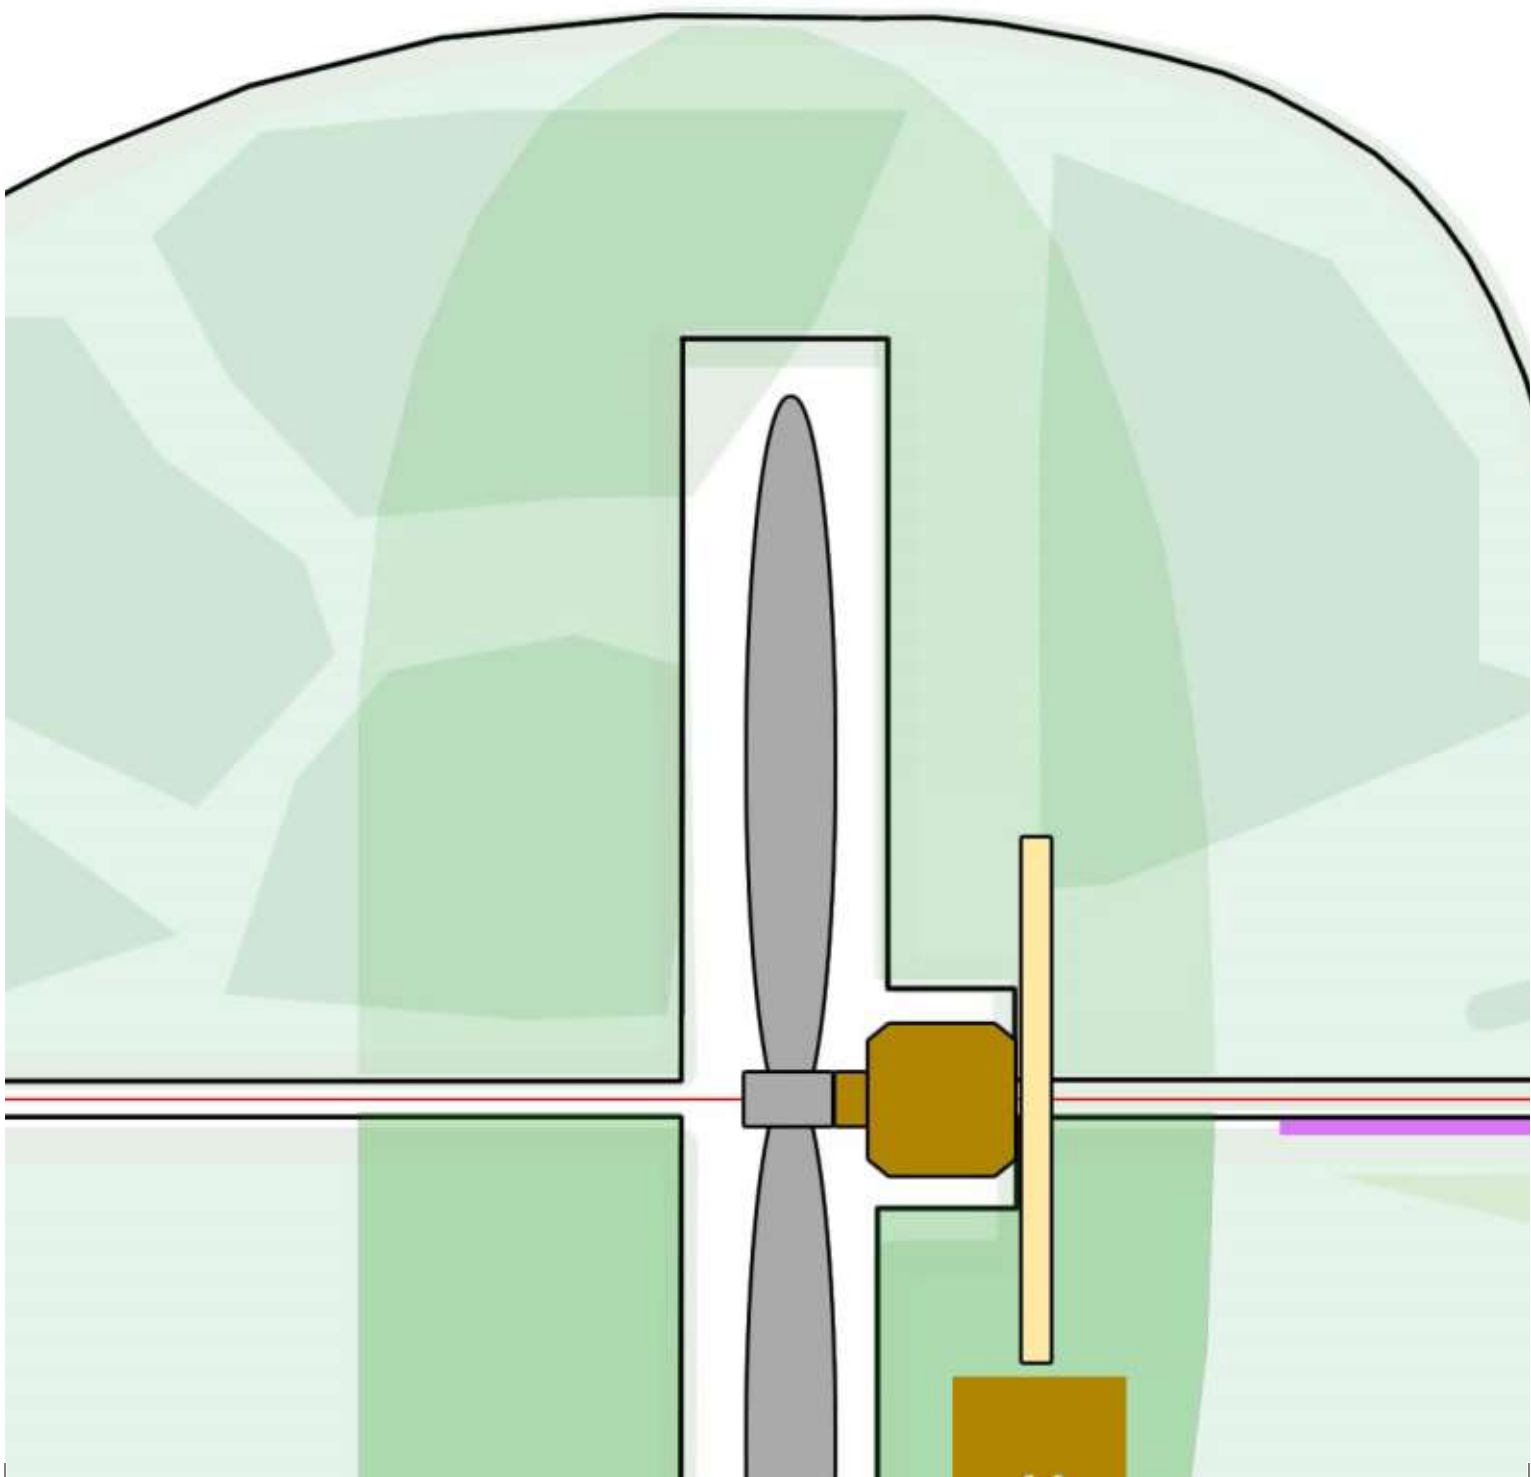

**Motor holder
plywood**

CG: Safe

Crazy Pets

position

Material: 6mm Foam (Depron)

erobatic flying

KNUT THE TURTLE

RC model airplane plan

by RCFlug.ch, Peter Schütz, CH-Bern.

2019, Nov. 20, Update: 2019, Dec. 26

© all rights reserved

Free of charge plans,

for non-commercial use only.

**2x recommen
+ optional 2x**

Material: 6mm Foam (

nded reinforcements for below
upper reinforcments

**Crazy
Pet**

Depron)

KNUT THE TURTLE

RC model airplane plan

by RCFlug.ch, Peter Schütz, CH-Bern.

2019, Nov. 20, Update: 2019, Dec. 26

© all rights reserved

Free of charge plans,