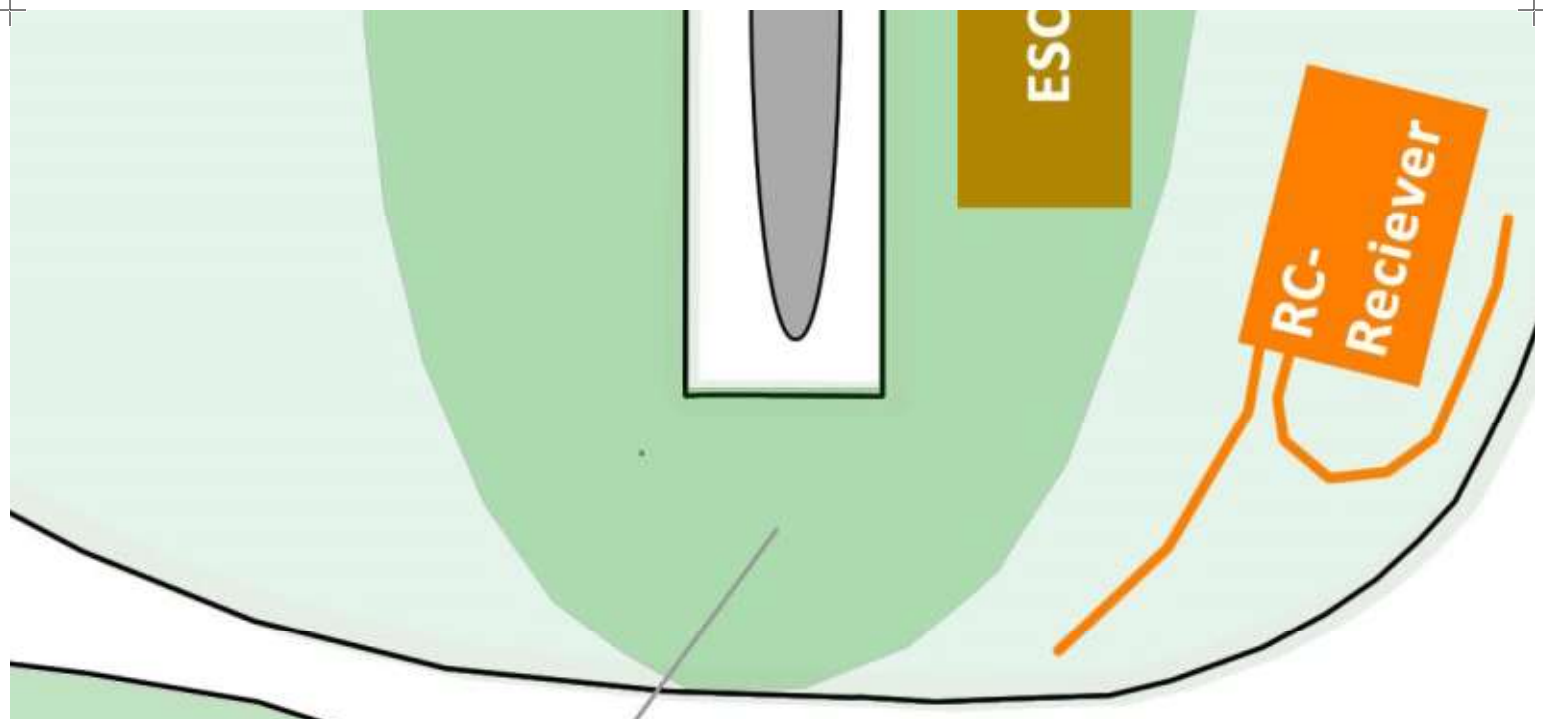

Material: 6mm Foam (